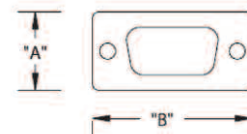

D-SUB CONNECTOR GASKET DETAILS

Part No	Figure	Profile	"A"	"B"
1550-10122	Figure 5	9 Pin	19.0	33.35
1550-10124	Figure 5	15 Pin	19.0	41.7
1550-10126	Figure 5	25 Pin	19.0	55.6
1550-10128	Figure 5	37 Pin	19.0	71.9
1550-10130	Figure 5	50 Pin	21.8	69.6